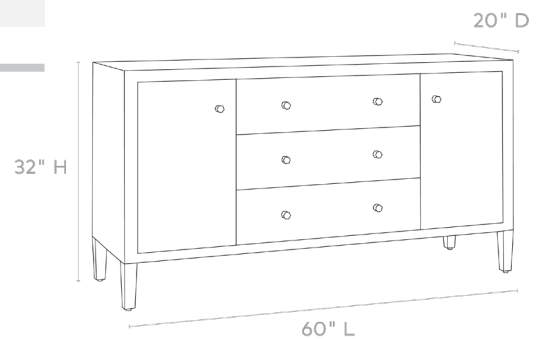

Mappa Burl*

DIMENSIONS

A. 60" L x 20" W x 32"H

Clearance: 9.5"

B. 80" L x 20" W x 32"H

Clearance: 5.75"

NUMBER OF DRAWERS

A. 3

B. 221 lbs

**Natural variation to be expected.*

***This item is handcrafted and may show slight variation in size from one piece to another.*

FINISHES

Ash Gray

A.

B.