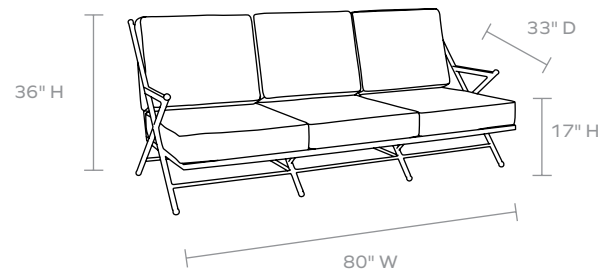

MATERIAL

Metal

DIMENSIONS

Overall: 80"W x 33"D x 36"H

Arm Height: 23"

Seat Depth: 30"

Seat Height: 17"

Seat Height (without cushion): 11"

Cushion height may vary from 1/2 to 1 inch

UPHOLSTERY INFORMATION

Types of Fabric: Can be upholstered with our outdoor fabric options or COM/COL.

COM YARDAGE REQUIREMENT

Solid: Requires 10 Yards

Pattern: Yardage amount may vary depending on pattern orientation and pattern repeat. Please call for quote.

This item is handcrafted and may show slight variation in size from one piece to another.

FINISH

Ash Gray

FABRIC WIDTH	FABRIC REPEAT						
	Plain < 1"	1" - 6"	7" - 14"	15" - 20"	21" - 27"	28" - 36"	Full Width Centered
54"	0%	15%	30%	35%	40%	45%	100%