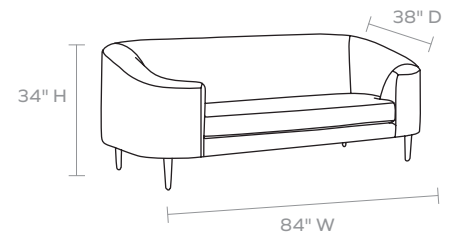

FABRIC WIDTH	FABRIC REPEAT						
54"	Plain < 1"	1" - 6"	7" - 14"	15" - 20"	21" - 27"	28" - 36"	Full Width Centered
	0%	15%	30%	35%	40%	45%	100%