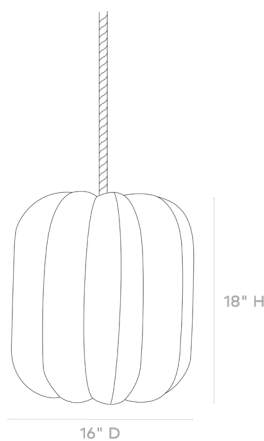

MATERIAL

Faux Rattan

DIMENSIONS

A. 16"Dx18"H

B. 24"Dx28"H

NUMBER OF BULBS

1

BULB TYPE

Type A Incandescent, 40 Watt Max.

UL/CUL CERTIFIED

Yes/Yes

CORD COLOR

Natural Abaca Rope

CORD LENGTH

A. 144"

B. 288"

WEIGHT

A. 5 lbs

B. 10 lbs

**Natural variation to be expected.*

FINISH

Light Honey*

Off White*

16" D