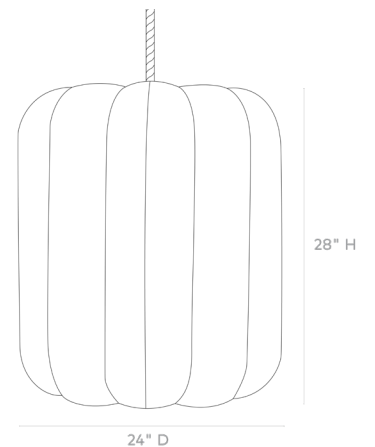

MATERIAL

Faux Rattan

DIMENSIONS

A. 16"Dx18"H

B. 24"Dx28"H

NUMBER OF BULBS

1

BULB TYPE

Type A Incandescent, 40 Watt Max.

UL/CUL CERTIFIED

Yes/Yes

CORD COLOR

Natural Abaca Rope

CORD LENGTH

A. 144"

B. 288"

WEIGHT

A. 5 lbs

B. 10 lbs

**Natural variation to be expected.*

FINISH

Light Honey*

Off White*

16" D