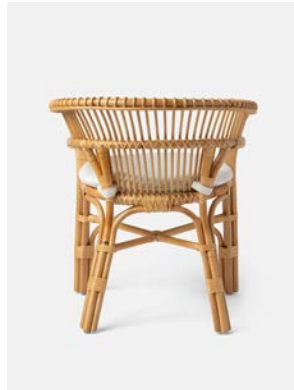

BRODY

With a bamboo frame, this hand-woven natural rattan armchair laces a curved, double-rail back to Y-shaped back posts, gently flared arm posts, and a round seat topped with a white Dacron cushion for an airy take on a barrel chair.

MATERIAL

Rattan/Bamboo

DIMENSIONS

27"W x 25"D x 30"H

Seat Depth: 18.5"

Seat Height: 18"

Seat Height (without upholstery): 21.5"

Cushion height may vary from 1/2 to 1 inch

WEIGHT

13 lbs

This item is handcrafted and may show slight variation in size from one piece to another.

In-stock upholstered pieces have a 6 week lead time.

FINISH

Natural