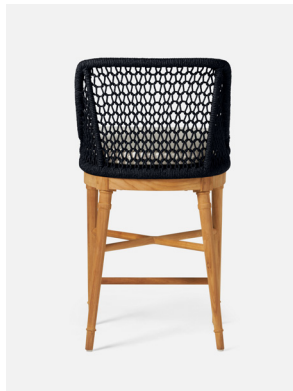

**OUTDOOR
APPROVED**

**BUILD IT
YOUR WAY**
EXPLORE OUR
FABRIC OPTIONS

CHADWICK COUNTER STOOL

Delicately woven performance rope in eye-catching colors paired with natural, all-weather teak— our Chadwick's a stunner— not to mention comfortable. Cushion comes upholstered in our base fabric, Alsek White.

NOT SUITABLE FOR FREEZING TEMPERATURES

MATERIAL

Performance Flat Rope/Teak*

DIMENSIONS

Overall: 19"W x 20"D x 36"H

Seat Depth: 16"

Seat Height: 24"

Footrest Height: 6"

Cushion height may vary from 1/2 to 1 inch

UPHOLSTERY INFORMATION

Types of Fabric: Can be upholstered with our outdoor fabric options or COM/COL.

COM YARDAGE REQUIREMENT

Solid: Requires 1 Yard

Pattern: Yardage amount may vary depending on pattern orientation and pattern repeat. Please call for quote.

WEIGHT

15 lbs

This item is handcrafted and may show slight variation in size from one piece to another.

FINISHES

Dark Navy/Natural

Forest/Natural

Slate/Natural

FABRIC WIDTH	FABRIC REPEAT						
	Plain < 1"	1" - 6"	7" - 14"	15" - 20"	21" - 27"	28" - 36"	Full Width Centered
54"	0%	15%	30%	35%	40%	45%	100%