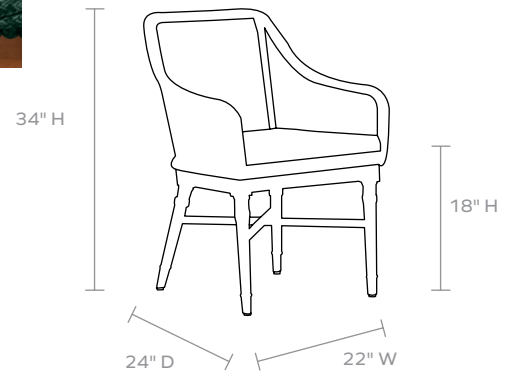

NOT SUITABLE FOR FREEZING TEMPERATURES

MATERIAL

Performance Flat Rope/Teak*

DIMENSIONS

Overall: 22"W x 24"D x 34"H

Seat Depth: 18"

Seat Height: 18"

Cushion height may vary from 1/2 to 1 inch

WEIGHT

15 lbs

This item is handcrafted and may show slight variation in size from one piece to another.

FINISHES

Dark Navy/Natural

Forest/Natural

Slate/Natural

FABRIC WIDTH

FABRIC REPEAT

FABRIC WIDTH	Plain < 1"	1" - 6"	7" - 14"	15" - 20"	21" - 27"	28" - 36"	Full Width Centered
54"	0%	15%	30%	35%	40%	45%	100%