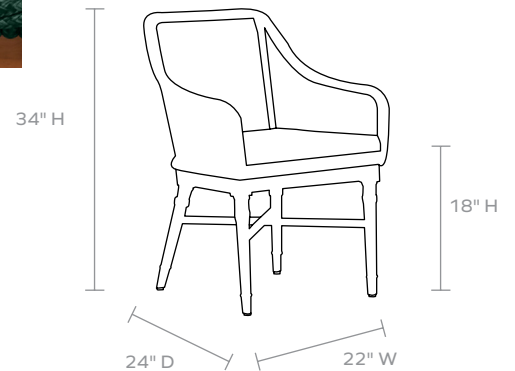

MATERIAL

Performance Flat Rope/Teak*

DIMENSIONS

Overall: 22"W x 24"D x 34"H

Seat Depth: 18"

Seat Height: 18"

Cushion height may vary from 1/2 to 1 inch

UPHOLSTERY INFORMATION

WEIGHT

15 lbs

This item is handcrafted and may show slight variation in size from one piece to another.

**Not suitable for freezing temperatures.*

FINISHES

Dark Navy/Natural

Forest/Natural

Slate/Natural

FABRIC WIDTH

FABRIC REPEAT

FABRIC WIDTH	Plain < 1"	1" - 6"	7" - 14"	15" - 20"	21" - 27"	28" - 36"	Full Width Centered
54"	0%	15%	30%	35%	40%	45%	100%