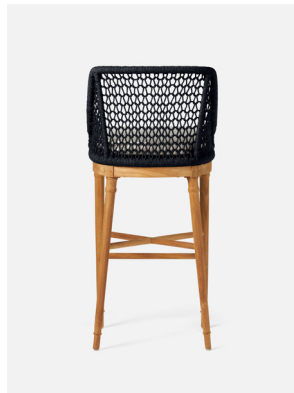

**OUTDOOR
APPROVED**

**BUILD IT
YOUR WAY**
EXPLORE OUR
FABRIC OPTIONS

CHADWICK BAR STOOL

Delicately woven performance rope in eye-catching colors paired with natural, all-weather teak—our Chadwick's a stunner—not to mention comfortable. Cushion comes upholstered in our base fabric, Alsek White.

MATERIAL

Performance Flat Rope/Teak*

DIMENSIONS

Overall: 19"W x 20"D x 40"H

Seat Depth: 16"

Seat Height: 28"

Footrest Height: 12"

Cushion height may vary from 1/2 to 1 inch.

WEIGHT

16 lbs

This item is handcrafted and may show slight variation in size from one piece to another.

**Not suitable for freezing temperatures.*

FINISHES

Dark Navy/Natural

Forest/Natural

Slate/Natural