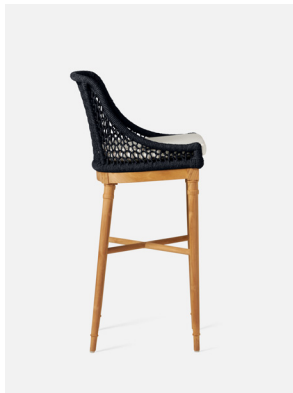

**OUTDOOR
APPROVED**

**BUILD IT
YOUR WAY**
EXPLORE OUR
FABRIC OPTIONS

CHADWICK BAR STOOL

Delicately woven performance rope in eye-catching colors paired with natural, all-weather teak—our Chadwick's a stunner—not to mention comfortable. Cushion comes upholstered in our base fabric, Alsek White.

MATERIAL

Performance Flat Rope/Teak*

DIMENSIONS

Overall: 19"W x 20"D x 40"H

Seat Depth: 16"

Seat Height: 28"

Footrest Height: 12"

Cushion height may vary from 1/2 to 1 inch.

WEIGHT

16 lbs

This item is handcrafted and may show slight variation in size from one piece to another.

**Not suitable for freezing temperatures.*

FINISHES

Dark Navy/Natural

Forest/Natural

Slate/Natural