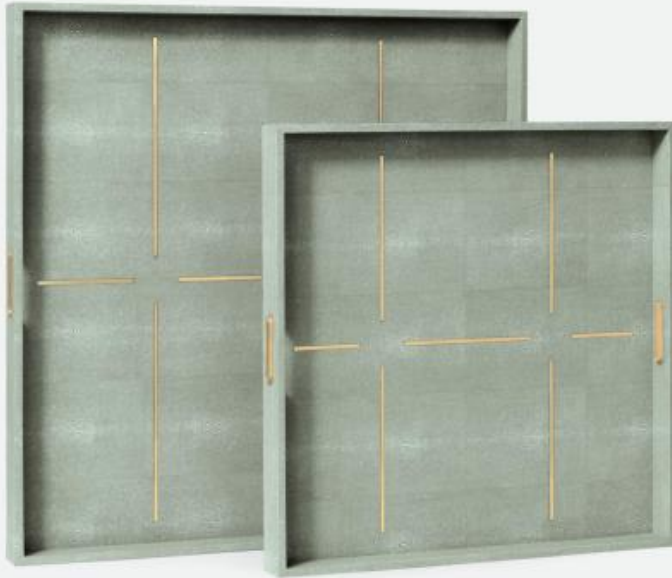

DAINA XL SQR TRAY SET

OBJDAINATRXLSQFSBWS2
MG063704

DAINA, Tray, XL Sq, S/2, Bright White, Realistic Faux Shagreen.

Faux shagreen tray set with linear inset brass design and handles. Dimensions: 22"L x 22"W x 2"H, 28"L x 28"W x 2"H

MATERIAL

Realistic Faux Shagreen

DIMENSIONS

22"L x 22"W x 2"H

SOLD

Set of 2

WEIGHT

16.00 lbs

FINISHES