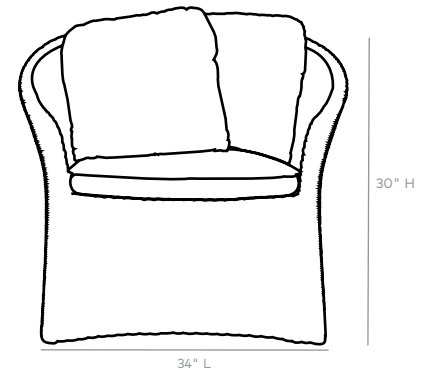

NOT SUITABLE FOR FREEZING TEMPS

MATERIAL

Weathered Faux Rattan

DIMENSIONS

34"W x 30"D x 30"H

Seat Height: 19.50"

Seat Height (No Cushion): 14.625"

Seat Depth: 24"

Armrest Height: 24.25"

UPHOLSTERY INFORMATION

Types of Fabric: Can be upholstered with our fabric/leather options* or COM/COL

COM YARDAGE REQUIREMENT

Solid: Requires 1.5 Yards

Pattern: Yardage amount may vary depending on pattern orientation and pattern repeat. Please call for quote.

WEIGHT

23 lbs

In-Stock upholstered pieces have a 4-6 weeks lead time.

FINISHES

Bleached White

Smokey Gray

FABRIC WIDTH	FABRIC REPEAT						
54"	Plain < 1"	1" - 6"	7" - 14"	15" - 20"	21" - 27"	28" - 36"	Full Width Centered
	0%	15%	30%	35%	40%	45%	100%