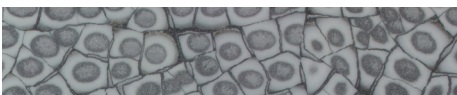

DELLA BOX SET

Strong and delicate at the same time, real eggshell is a traditional handcraft material from Asia. Set in gray lacquer and dotted with silver paint for a feathery look, this centuries-old application technique creates intricate layers. Dimensions: 9"L x 7"W x 4"H, 12"L x 10"W x 5"H. Now available in a new finish!

Set of 2

INTERIOR BOX LINING

Black Paint (Silver), White Painted Wood

WEIGHT

A. 2.8lbs

B. 4.9lbs

FINISHES

Silver

White

Silver/White