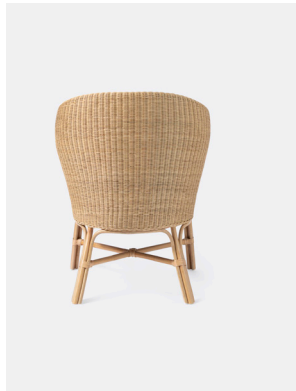

## DUNLEY DINING CHAIR

Introducing honey-hued wicker in a dramatic silhouette. Our handwoven Dunley dining and lounge chairs are a bold spin on traditional barrel chairs, exaggerating the arms and chair curvature. Peeled rattan softens the look and give a Nordic vibe.

### DIMENSIONS

Overall: 23"W x 25"D x 32"H

Seat Depth: 17.5"

Seat Height: 19.75"

Seat Height (without cushion): 16.5

*Cushion height may vary from 1/2 to 1 inch*

*This item is handcrafted and may show slight variation in size from one piece to another.*

### FINISH

Light Natural