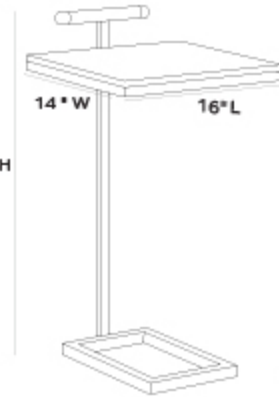

**MATERIAL**

Realistic Faux Shagreen/Steel

**DIMENSIONS**

16"L x 14"W x 30"H

**CLEARANCE**

25.25"

**ADJUSTABLE SHELVES**

No

Navy/Texturized Silver

Powder Blue/Texturized Silver

Black/Texturized Gold

Sand/Texturized Silver

Black/Texturized Silver

30" H

26" Surface Height