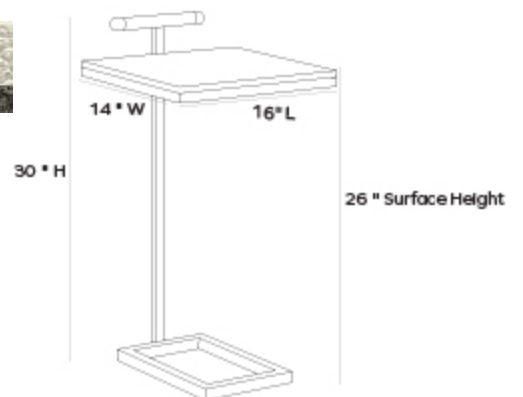

ELLERY LAPTOP TABLE

FURELLERYSTBLPFPSPWBGL
MG079262

ELLERY, Laptop Table, Powder Blue/Texturized Gold, 16"Lx14"Wx30"H, Realistic Faux Shagreen/Steel.

Our extremely portable Ellery is the perfect table for simple couch-side convenience. A minimal metal base is topped with a faux shagreen panel and handle; use it for drinks, to hold a laptop while working, or to keep anything you need within arm's reach.

MATERIAL

Realistic Faux Shagreen/Steel

DIMENSIONS

16"L x 14"W x 30"H

CLEARANCE

25.25"

ADJUSTABLE SHELVES

No

FLOATING

Yes

OUTDOOR SUITABLE

Not Outdoor Suitable

VARIATION TO BE EXPECTED

No

WEIGHT

22.00 lbs

FINISHES