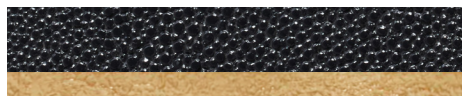

ELLERY ACCENT TABLE

Our extremely portable Ellery is the perfect table for simple couch-side convenience. A minimal metal base is topped with a faux shagreen panel and handle; use it for drinks, to hold a laptop while working, or to keep anything you need within arm's reach.

MATERIALS

Realistic Faux Shagreen/Steel

DIMENSIONS

13"L x 9"W x 30"H

Leg Clearance: 25"

WEIGHT

17.8 lbs

This item is handcrafted and may show slight variation in size from one piece to another.

FINISHES

Black/Textured Silver

Black/Textured Gold

Blanc/Textured Gold

Blanc/Textured Silver

Dark Mushroom/Textured Gold

Cool Gray/Texturized Silver

Navy/Textured Gold

Sand/Texturized Silver

Sand/Textured Gold