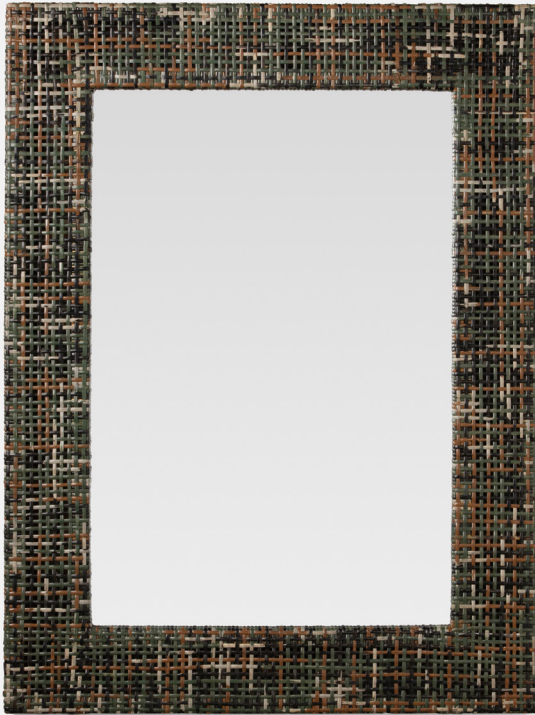

EASTWOOD

Our all-new Eastwood mirror features a tightly woven peeled rattan frame in a Camouflage finish that blends various Earth tones for a neutral look.

MATERIAL

Faux Rattan

DIMENSIONS

30"W x 40"H

REFLECTION AREA

20" x 30"

TYPE OF HARDWARE

D Ring

Our mirrors are designed to be hung by a professional, usually by wire. Actual hanging specifics vary on a case by case basis and depend on several variables, including the mirror weight and wall type. Incorrect hanging can result in damage to the mirror or the wall. Made Goods is not responsible for damage due to incorrect hanging of our pieces.

HANGING ORIENTATION

Portrait/Landscape

WEIGHT

25lbs

MIRROR TYPE

Beveled

FINISH

Camouflage