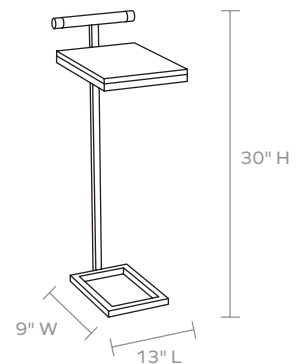

ELLERY ACCENT TABLE

Our extremely portable Ellery is the perfect table for simple couch-side convenience. A minimal metal base is topped with a faux shagreen panel and handle; use it for drinks, to hold a laptop while working, or to keep anything you need within arm's reach.

MATERIALS

Realistic Faux Shagreen/Steel

DIMENSIONS

13"L x 9"W x 30"H

Clearance: 25.25"

FREE FLOATING

Yes

WEIGHT

18 lbs

**This item is handcrafted and may show slight variation in size from one piece to another.

FINISHES