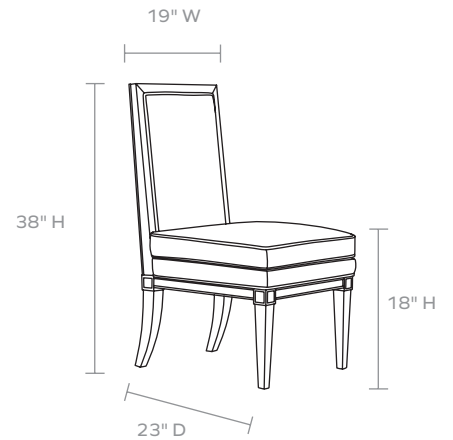

DIMENSIONS

19"W x 23"D x 38"H

Seat Depth: 18"

Seat Height: 18"

Seat Height (without upholstery): 15"

Cushion height may vary from 1/2 to 1 inch

UPHOLSTERY INFORMATION

Types of Fabric: Can be upholstered with our fabric/ leather* options or COM/COL.

**Not available in Julian and Marano.*

FINISHES & MATERIALS

Glossy White Wood

Cerused White Oak

FABRIC WIDTH	FABRIC REPEAT						
	Plain < 1"	1" - 6"	7" - 14"	15" - 20"	21" - 27"	28" - 36"	Full Width Centered
54"	0%	15%	30%	35%	40%	45%	100%