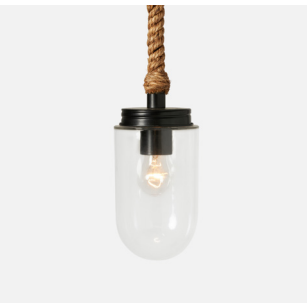

EVANDER

This birdcage-inspired chandelier, on a braided abaca rope pendant, has airy rattan slats that let light shine through and showcase the material's natural beauty. Each chandelier comes with natural abaca rope cord and plug.

Type A Incandescent, 60 Watt max.

UL/CUL CERTIFIED

Yes / Yes

CORD COLOR

Natural Abaca Rope

CORD LENGTH

12ft - 144"/24ft - 288"

Installed Cord Length: 11ft - 132"/ 23ft - 276"

WEIGHT

EVANDER PENDANT - (using 12FT CORD)

A. 16"D x 18"H = 6.33 lbs

B. 24"D x 28"H = 10.63 lbs

EVANDER PENDANT - (using 24FT CORD)

A. 16"D x 18"H = 7.7 lbs

B. 24"D x 28"H = 12 lbs

WET LOCATION APPROVED

Yes

FINISHES

Chestnut

Graywashed

Navy

White

Light Honey