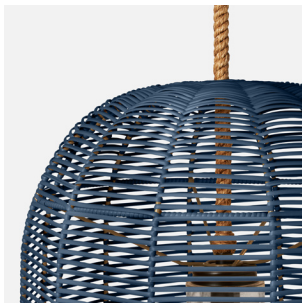

EVANDER

This birdcage-inspired chandelier, on a braided abaca rope pendant, has airy rattan slats that let light shine through and showcase the material's natural beauty. Each chandelier comes with natural abaca rope cord and plug.

WEIGHT

EVANDER PENDANT - (using 12FT CORD)

A. 16"D x 18"H = 6.33 lbs

B. 24"D x 28"H = 10.63 lbs

EVANDER PENDANT - (using 24FT CORD)

A. 16"D x 18"H = 7.7 lbs

B. 24"D x 28"H = 12 lbs

WET LOCATION APPROVED

Yes

FINISHES

Chestnut

Graywashed

Navy

White

Light Honey