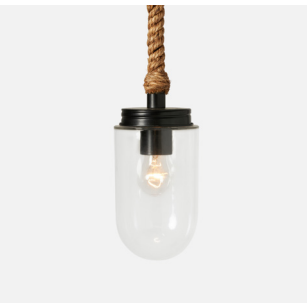

EVANDER

This birdcage-inspired chandelier, on a braided abaca rope pendant, has airy rattan slats that let light shine through and showcase the material's natural beauty. Each chandelier comes with Abaca rope cord and plug.

MATERIALS

Faux Rattan

DIMENSIONS

A. 16" D x 18" H

B. 24" D x 28" H

NUMBER OF BULBS

1 Light

BULB TYPE

Type A Incandescent, 60 Watt max.

UL/CUL CERTIFIED

Yes / Yes

CORD COLOR

Natural

CORD LENGTH

12ft - 144" / 24ft - 288"

Installed Cord Length: 11ft - 132" / 23ft - 276"

WEIGHT

A. N/A

B. 28 lbs

WET LOCATION APPROVED

Yes

FINISHES

Chestnut

Graywashed