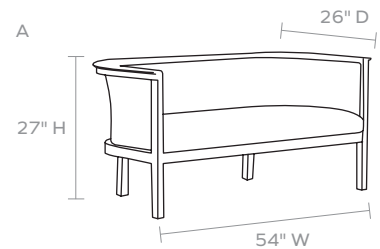

DIMENSIONS

A. 54"W x 26"D x 27"H

B. 66"W x 26"D x 27"H

Seat Depth: 23"

Seat Height: 16"

Seat Height (without upholstery): 12"

Cushion height may vary from 1/2 to 1 inch

UPHOLSTERY INFORMATION

WEIGHT

A. 41 lbs

B. 52 lbs

This item is handcrafted and may show slight variation in size from one piece to another.

FINISH & MATERIAL

Black Satin Mahogany/Natural Cane

FABRIC WIDTH	FABRIC REPEAT						
54"	Plain < 1"	1" - 6"	7" - 14"	15" - 20"	21" - 27"	28" - 36"	Full Width Centered
	0%	15%	30%	35%	40%	45%	100%