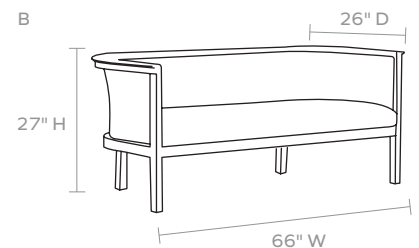

DIMENSIONS

A. 54"W x 26"D x 27"H

B. 66"W x 26"D x 27"H

Seat Depth: 23"

Seat Height: 16"

Seat Height (without upholstery): 12"

Cushion height may vary from 1/2 to 1 inch

UPHOLSTERY INFORMATION

WEIGHT

A. 41 lbs

B. 52 lbs

This item is handcrafted and may show slight variation in size from one piece to another.

FINISH & MATERIAL

Black Satin Mahogany/Natural Cane

FABRIC WIDTH	FABRIC REPEAT						
54"	Plain < 1"	1" - 6"	7" - 14"	15" - 20"	21" - 27"	28" - 36"	Full Width Centered
	0%	15%	30%	35%	40%	45%	100%