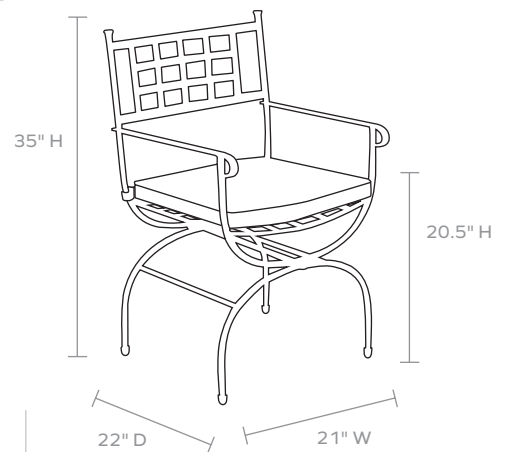

MATERIAL

Metal

DIMENSIONS

21"W x 22"D x 35"H

Arm Height: 25.5"

Seat Depth: 17.5"

Seat Height (with cushion): 20.5"

Seat Height: 16.75"

Pattern: Yardage amount may vary depending on pattern orientation and pattern repeat. Please call for quote.

This item is handcrafted and may show slight variation in size from one piece to another.

FINISH

Ash Gray

FABRIC WIDTH	FABRIC REPEAT						
54"	Plain < 1"	1" - 6"	7" - 14"	15" - 20"	21" - 27"	28" - 36"	Full Width Centered
	0%	15%	30%	35%	40%	45%	100%