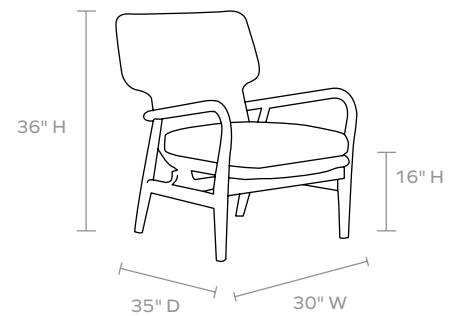

MATERIAL

Performance Rope/Teak

DIMENSIONS

Overall: 30"W x 35"D x 36"H

Arm Height: 30"

Seat Depth: 22"

Seat Height (without cushion): 16"

FINISH

Dark Navy/Natural

FABRIC WIDTH	FABRIC REPEAT						
54"	Plain < 1" 0%	1" - 6" 15%	7" - 14" 30%	15" - 20" 35%	21" - 27" 40%	28" - 36" 45%	Full Width Centered 100%