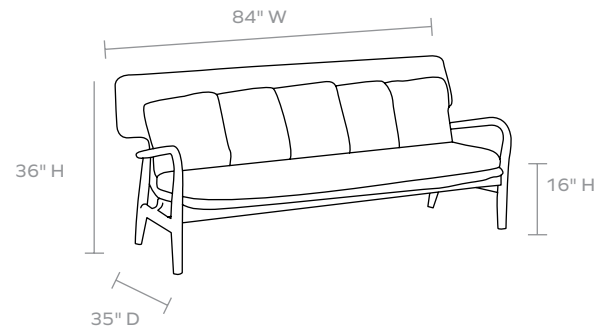

FABRIC WIDTH	FABRIC REPEAT						
	Plain < 1"	1" - 6"	7" - 14"	15" - 20"	21" - 27"	28" - 36"	Full Width Centered
54"	0%	15%	30%	35%	40%	45%	100%