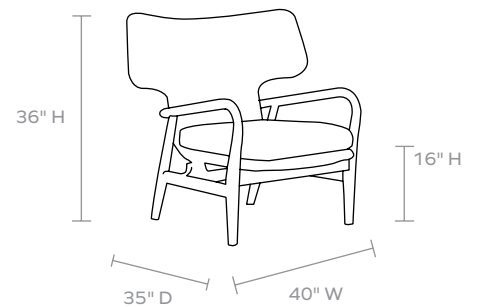

**MATERIAL**

Performance Rope/Teak

**DIMENSIONS**

Overall: 40"W x 35"D x 36"H

Arm Height: 30"

Seat Depth: 22"

Seat Height (without cushion): 16"

**FINISH**

Dark Navy/Natural

FABRIC WIDTH	FABRIC REPEAT						
54"	Plain < 1"	1" - 6"	7" - 14"	15" - 20"	21" - 27"	28" - 36"	Full Width Centered 100%
	0%	15%	30%	35%	40%	45%	