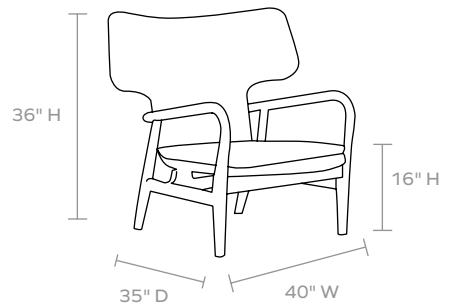

MATERIAL

Performance Rope/Teak

DIMENSIONS

Overall: 40"W x 35"D x 36"H

Arm Height: 30"

Seat Depth: 22"

Seat Height (without cushion): 16"

Cushion height may vary from 1/2 to 1 inch

UPHOLSTERY INFORMATION

Types of Fabric: Can be upholstered with our outdoor fabric options or COM/COL.

COM YARDAGE REQUIREMENT

Solid: Requires 3 Yards

Pattern: Yardage amount may vary depending on pattern orientation and pattern repeat. Please call for quote.

This item is handcrafted and may show slight variation in size from one piece to another.

FINISH

Dark Navy/Natural

FABRIC WIDTH	FABRIC REPEAT						
54"	Plain < 1"	1" - 6"	7" - 14"	15" - 20"	21" - 27"	28" - 36"	Full Width Centered 100%
	0%	15%	30%	35%	40%	45%	