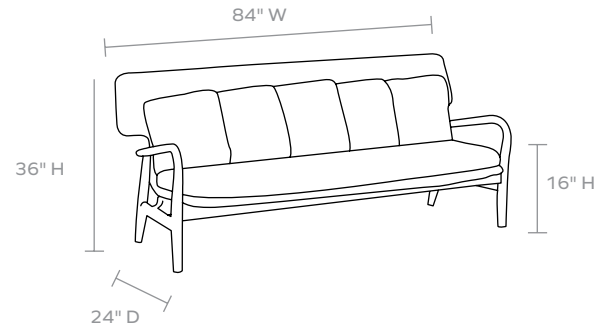

MATERIAL

Performance Rope/Teak

DIMENSIONS

Overall: 84"W x 35"D x 36"H

Arm Height: 29.5"

Seat Depth: 24"

Seat Height: 16"

Seat Height (without cushion): 16"

Cushion height may vary from 1/2 to 1 inch

UPHOLSTERY INFORMATION

Types of Fabric: Can be upholstered with our outdoor fabric options or COM/COL.

COM YARDAGE REQUIREMENT

Solid: Requires 8 Yards

Pattern: Yardage amount may vary depending on pattern orientation and pattern repeat. Please call for quote.

This item is handcrafted and may show slight variation in size from one piece to another.

FINISH

Dark Navy/Natural

FABRIC WIDTH	FABRIC REPEAT						
	Plain < 1"	1" - 6"	7" - 14"	15" - 20"	21" - 27"	28" - 36"	Full Width Centered
54"	0%	15%	30%	35%	40%	45%	100%