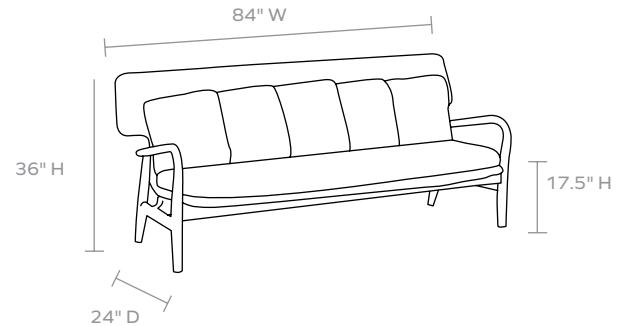

MATERIAL

Performance Rope/Teak

DIMENSIONS

Overall: 84"W x 35"D x 36"H

Arm Height: 29.5"

Seat Depth: 24"

Seat Height (without cushion): 17.5"

FINISH

Dark Navy/Natural

FABRIC WIDTH	FABRIC REPEAT						
	Plain < 1"	1" - 6"	7" - 14"	15" - 20"	21" - 27"	28" - 36"	Full Width Centered
54"	0%	15%	30%	35%	40%	45%	100%