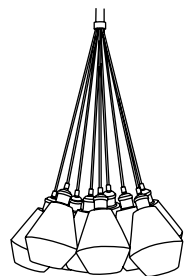

GENESIS

Effortlessly build drama with Genesis—a customizable fixture that can include one, five, or nine pendants. Gem-like Pink, Amber, or Green translucent shades perfectly complement Antique Silver, Antique Bronze, or Brass hardware.

MATERIALS

Translucent Resin

DIMENSIONS

1-Light: 7"D x 60"H

5-Light: 18"D x 60"H

9-Light: 24"D x 60"H

Shade: 7"D x 8"H

NUMBER OF BULBS

n/a

WEIGHT

Shade: 1.5 lbs

DAMP LOCATION APPROVED

No

HARDWARE & FINISH

Brass Metal

Dark Bronze Metal

Silver Metal

Amber

Green

Pink

1 Light

5 Lights

18" D

9 Lights