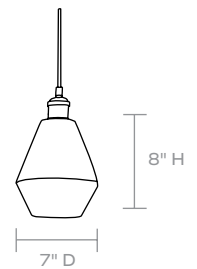

MATERIALS

Translucent Resin

DIMENSIONS

1-Light: 7"D x 60"H

5-Light: 18"D x 60"H

9-Light: 24"D x 60"H

Shade: 7"D x 8"H

NUMBER OF BULBS

Silver Metal

Amber

Green

Pink

1 Light

5 Lights

18" D

9 Lights