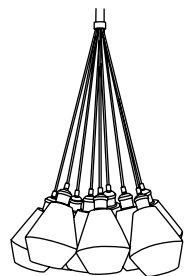

GENESIS

Effortlessly build drama with Genesis—a customizable fixture that can include one, five, or nine pendants. Gem-like Pink, Amber, or Clear translucent shades perfectly complement Antique Silver, Antique Bronze, or Brass hardware.

MATERIALS

Translucent Resin

DIMENSIONS

1-Light: 7"D x 60"H

5-Light: 18"D x 60"H

9-Light: 24"D x 60"H

Shade: 7"D x 8"H

NUMBER OF BULBS

n/a

WEIGHT

Shade: 1.5 lbs

DAMP LOCATION APPROVED

No

HARDWARE & FINISH

Brass Metal

Dark Bronze Metal

Silver Metal

Amber

Green

Pink

1 Light

5 Lights

18" D

9 Lights