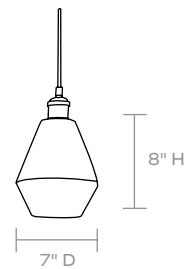

MATERIALS

Translucent Resin

DIMENSIONS

1-Light: 7"D x 60"H

5-Light: 18"D x 60"H

9-Light: 24"D x 60"H

Shade: 7"D x 8"H

NUMBER OF BULBS

Silver Metal

Amber

Green

Pink

1 Light

5 Lights

18" D

9 Lights