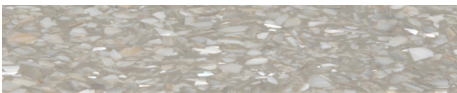

GILLIAN BOWL

Terrazzo shell display bowl in two colors.

MATERIAL

Resin/Shell

DIMENSIONS

10"D x 3"H

SOLD AS

Individually

FINISHES

Gray/Kabibe

Green/Kabibe