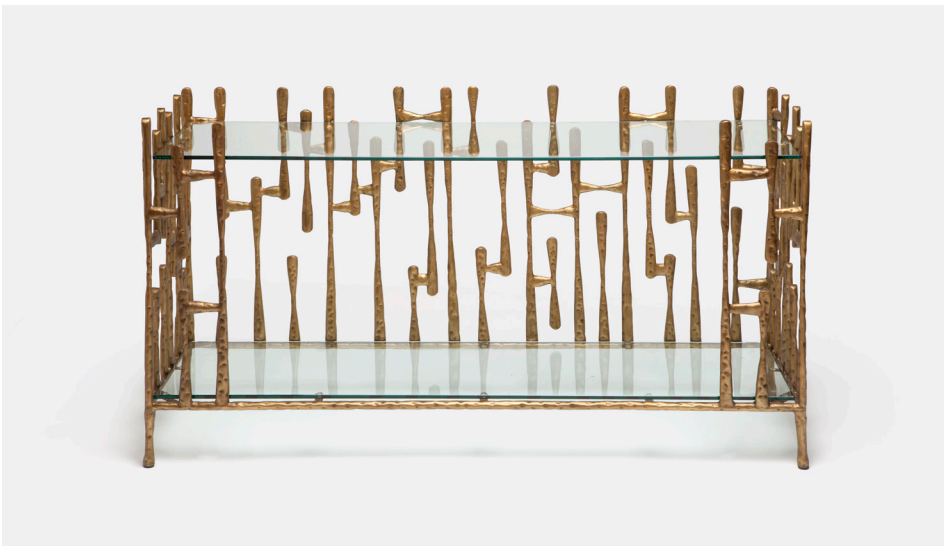

## GRANT CONSOLE

Go bold with the surreal silhouette of our aged brass Grant. The statement-making bars wrap slightly around the front for a cage-like feel; glass shelves let the shape pop, like a '60s textile pattern come to life.

**MATERIAL**

Iron

**DIMENSIONS**

60"L x 19"W x 32"H

**WEIGHT**

75 lbs

*This item is handcrafted and may show slight variation in size from one piece to another.*

**FINISH**