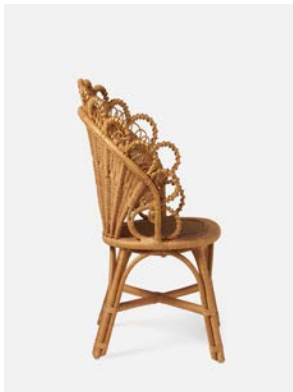

GRETEL DINING CHAIR

Our Gretel dining chair—in natural or green rattan—updates the ornamental Victorian wicker peacock style for today's table. An elaborately hand-woven seatback fans into a headrest that hints at a flower in bloom, with a repeating half-circle pattern that ends with a full-circle armrest on each side.

MATERIAL

Rattan

DIMENSIONS

27"W x 25"D x 37"H

Seat Depth: 19"

Seat Height: 18"

Cushion height may vary from 1/2 to 1 inch

WEIGHT

11 lbs

This item is handcrafted and may show slight variation in size from one piece to another.

In-stock upholstered pieces have a 6 week lead time.

FINISHES