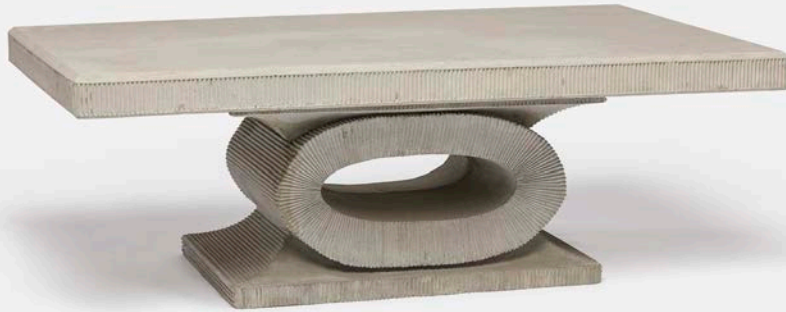

OUTDOOR
APPROVED

GRIER COFFEE TABLE

The statement-making silhouette of our Grier includes a large outward-facing ring set atop a rectangular base. These grand pieces are finished with inspired textural details—radial, horizontal, and vertical etched lines—adding delicate touches to an imposing piece.

MATERIAL

Reconstituted Stone*

DIMENSIONS

52"L x 30"W x 18"H

WEIGHT

80 lbs

This item is handcrafted and may show slight variation in size from one piece to another.

**Minor cracks and imperfections are to be expected.*

FINISHES

Light Gray

White Plaster