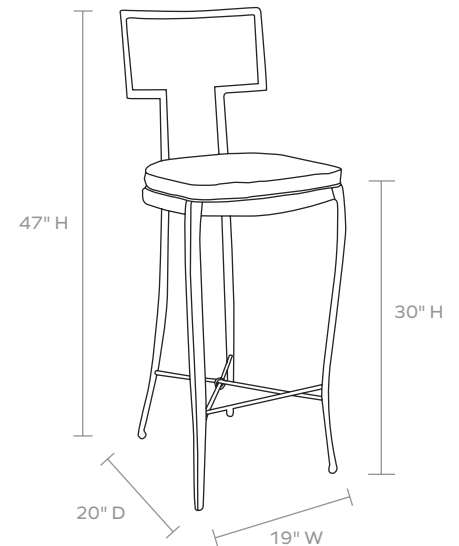

FABRIC WIDTH

FABRIC REPEAT

FABRIC WIDTH	FABRIC REPEAT						
	Plain < 1"	1" - 6"	7" - 14"	15" - 20"	21" - 27"	28" - 36"	Full Width Centered
54"	0%	15%	30%	35%	40%	45%	100%