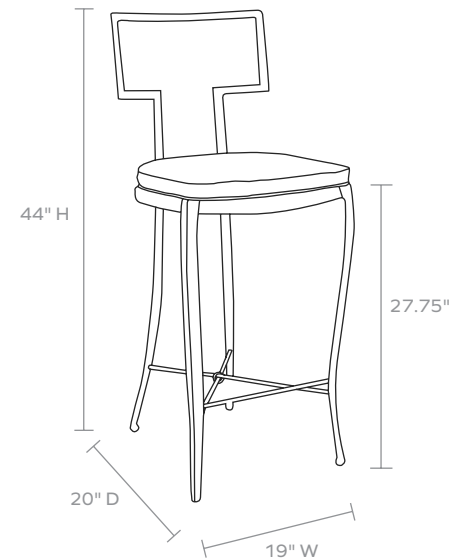

MATERIAL

Metal

DIMENSIONS

19"W x 20"D x 44"H

Seat Height without cushion (Edge): 27.75"

Seat Height without cushion (Middle): 26.25"

Seat Depth: 17"

Footrest Height: 10"

WEIGHT

23 lbs

This item is handcrafted and may show slight variation in size from one piece to another.

FINISHES

Black Mesh

Gold Mesh

Silver Mesh

White Mesh

FABRIC WIDTH

FABRIC REPEAT

FABRIC WIDTH	Plain < 1"	1" - 6"	7" - 14"	15" - 20"	21" - 27"	28" - 36"	Full Width Centered
54"	0%	15%	30%	35%	40%	45%	100%