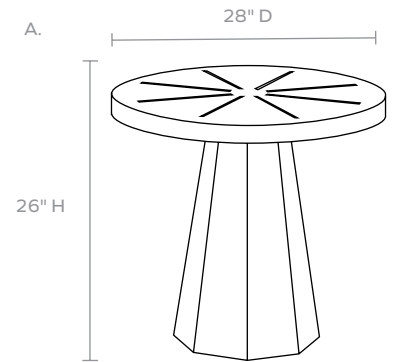

# ILANA

The stunning Ilana table highlights timeless detailing with a tactile vintage faux shagreen finish, brass strips radiating from the center of the tabletop, and flaring faceted base. The 28" D makes for a striking side table while the larger sizes create drama as an entry or breakfast table.

**MATERIAL**

Vintage Faux Shagreen/Metal

**DIMENSIONS**

- A. 28"D x 26"H
- B. 38"D x 30"H
- C. 48"D x 30"H

**WEIGHT**

- A. 40 lbs
- B. 62 lbs
- C. 99.2 lbs

*This item is handcrafted and may show slight variation in size from one piece to another.*