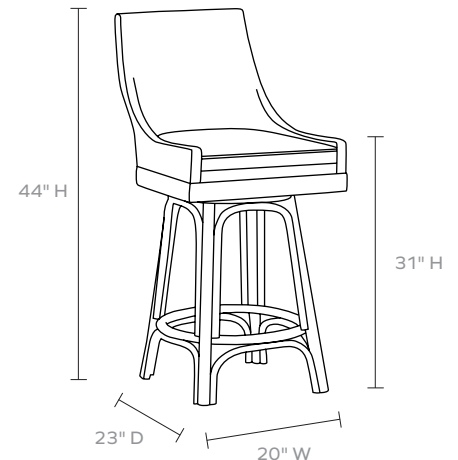

FABRIC WIDTH	FABRIC REPEAT						
	Plain < 1"	1" - 6"	7" - 14"	15" - 20"	21" - 27"	28" - 36"	Full Width Centered
54"	0%	15%	30%	35%	40%	45%	100%