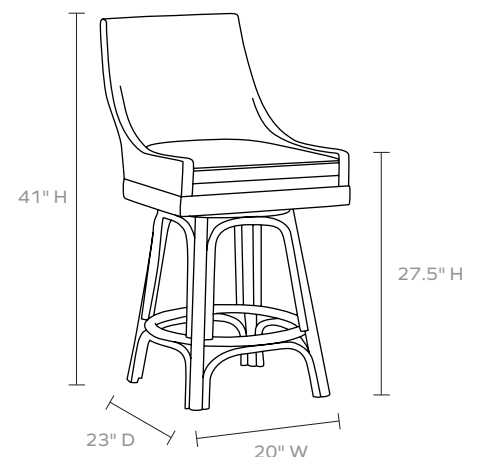

**BUILD IT
YOUR WAY**
EXPLORE OUR
FABRIC OPTIONS

ISLA COUNTER STOOL

Our Isla bar and counter stool's sleek wingback frame is casual yet refined in finely woven rattan. Rounded legs and rounded stretchers—both circular and arched—are covered in peeled rattan that adds contrasting texture. A removable upholstered seat cushion can be upholstered with one of our luxe upholstery fabrics.

MATERIAL

Peeled Rattan

DIMENSIONS

20"W x 23"D x 41"H

Seat Depth: 18"

Seat Height: 27.5"

Seat Height (without upholstery): 25"

Footrest Height: 6"

WEIGHT

26 lbs

This item is handcrafted and may show slight variation in size from one piece to another.

In-stock upholstered pieces have a 6 week lead time.

FINISHES

Natural

French Gray

FABRIC WIDTH	FABRIC REPEAT						
	Plain < 1"	1" - 6"	7" - 14"	15" - 20"	21" - 27"	28" - 36"	Full Width Centered
54"	0%	15%	30%	35%	40%	45%	100%