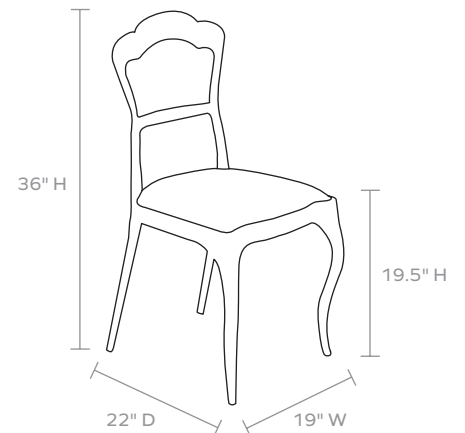

MATERIAL

Metal

DIMENSIONS

Overall: 19"W x 22"D x 36"H

Seat Depth: 18"

Seat Height: 19.5"

Seat Height (without cushion): 18"

Cushion height may vary from 1/2 to 1 inch

WEIGHT

23 lbs

This item is handcrafted and may show slight variation in size from one piece to another.

FINISH

Rustic Bronze

FABRIC WIDTH	FABRIC REPEAT						
	Plain < 1"	1" - 6"	7" - 14"	15" - 20"	21" - 27"	28" - 36"	Full Width Centered
54"	0%	15%	30%	35%	40%	45%	100%