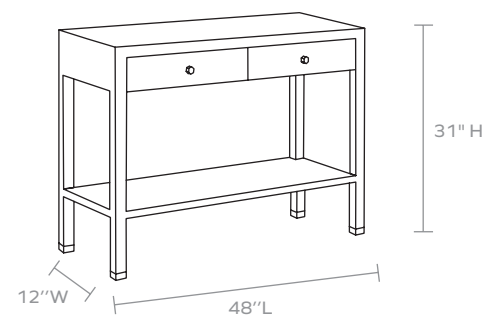

FINISHES

A.