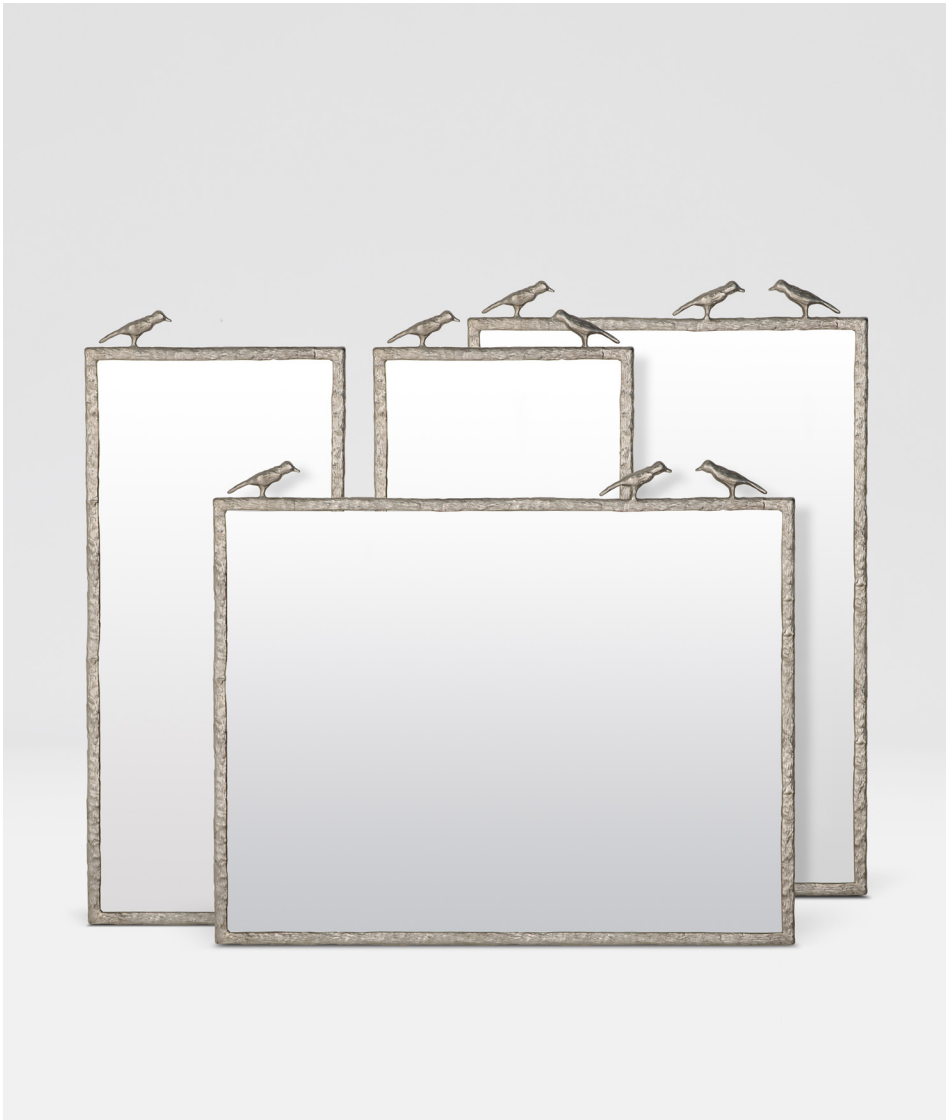

JOELLE

This mirror is bordered in textured metal reminiscent of wood grain. Small sparrows perch on top.

MATERIAL

Metal

DIMENSIONS

- A. 1 Birds
17"W x 40"H
- B. 2 Birds
17"W x 40"H
- C. 2 Birds
22"W x 42"H
- D. 3 Birds
26"W x 40"H
- E. 3 Birds
38"W x 31" H

Depth: 1"

REFLECTION AREA

- A. 15"W x 36" H
- B. 15"W x 36" H
- C. 21"W x 38" H
- D. 24"W x 36" H
- E. 36"W x 27" H

TYPE OF HARDWARE

D Ring: Our mirrors are designed to be hung by a professional, usually by wire. Actual hanging specifics vary on a case by case basis and depend on several variables, including the mirror weight and wall type. Incorrect hanging can result in damage to the mirror or the wall. Made Goods is not responsible for damage due to incorrect hanging of our pieces.

WEIGHT

- A. 18 lbs
- B. 18 lbs
- C. 22 lbs
- D. 27 lbs
- E. 33 lbs

MIRROR TYPE

Normal

FINISHES

Oiled Bronze

Polished Brass

Satin Silver