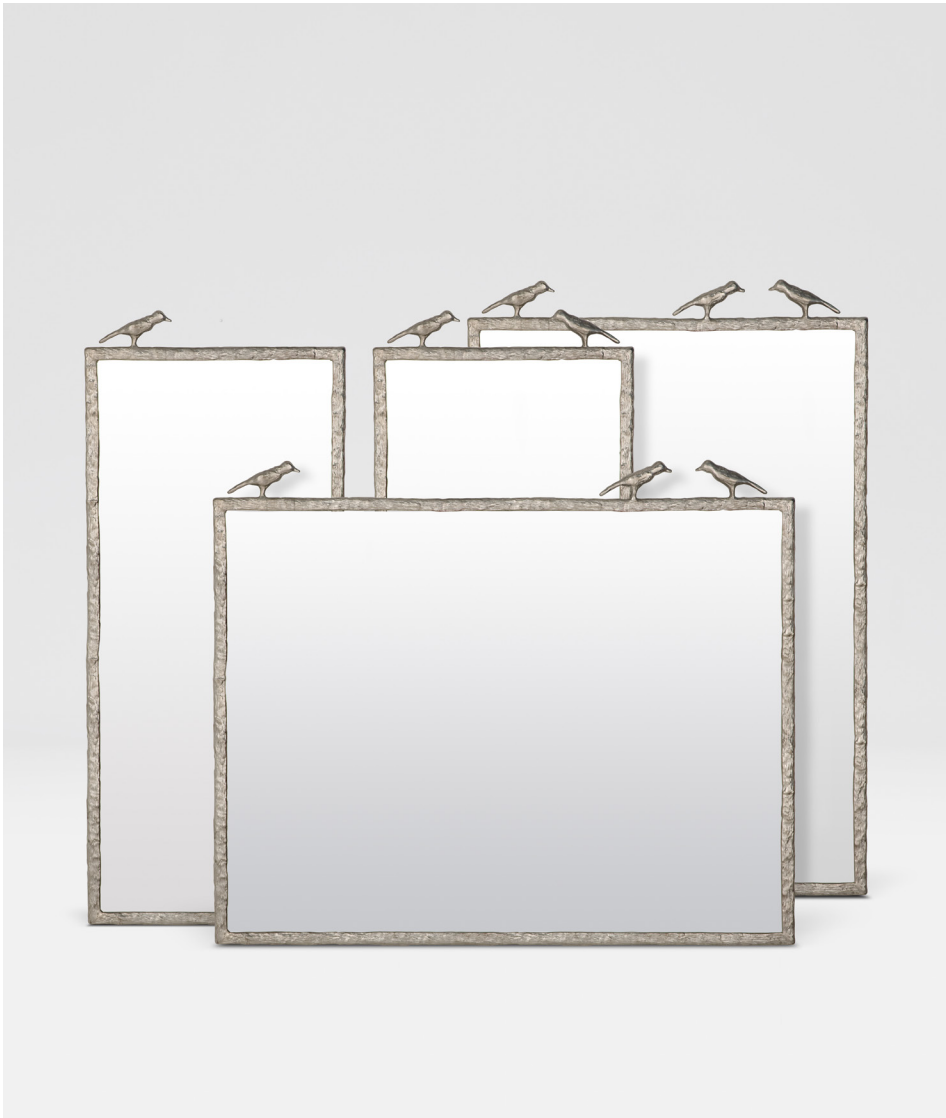

JOELLE

This mirror is bordered in textured metal reminiscent of wood grain. Small sparrows perch on top.

MATERIAL

Metal

DIMENSIONS

- A. 1 Birds
17"W x 40"H
- B. 2 Birds
17"W x 40"H
- C. 2 Birds
22"W x 42"H
- D. 3 Birds
26"W x 40"H
- E. 3 Birds
38"W x 31" H

Depth: 1"

REFLECTION AREA

- A. 15"W x 36" H
- B. 15"W x 36" H
- C. 21"W x 38" H
- D. 24"W x 36" H
- E. 36"W x 27" H

TYPE OF HARDWARE

D Ring: Our mirrors are designed to be hung by a professional, usually by wire. Actual hanging specifics vary on a case by case basis and depend on several variables, including the mirror weight and wall type. Incorrect hanging can result in damage to the mirror or the wall. Made Goods is not responsible for damage due to incorrect hanging of our pieces.

WEIGHT

- A. 18 lbs
- B. 18 lbs
- C. 22 lbs
- D. 27 lbs
- E. 33 lbs

MIRROR TYPE

Normal

FINISHES

Oiled Bronze

Polished Brass

Satin Silver