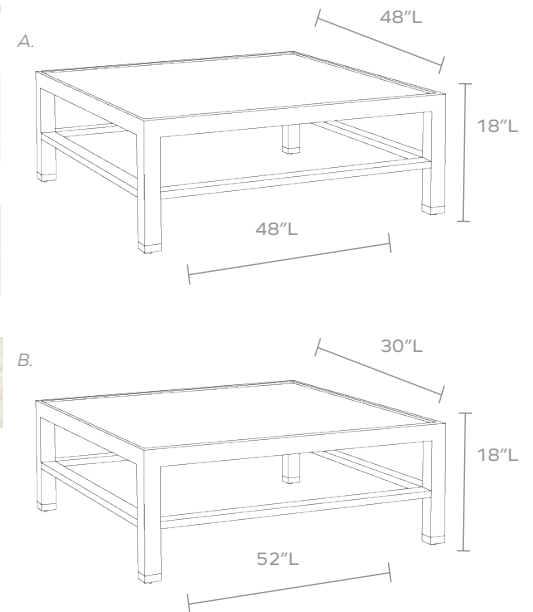

JARIN COFFEE TABLE

The substantial Jarin is fully finished in our faux Belgian linen, highlighting the material's texture and sheen with a simple shape. A great lip element around the coffee table's surface is only one of the piece's many considered details.

MATERIAL

Faux Belgian Linen

DIMENSIONS

- A. 48"L x 48"W x 18"H
  Clearance: 6.875"
- B. 52"L x 30"W x 18"H
  Clearance: 7"
- C. 60"L x 40"W x 18"H
  Clearance: 6.875"
- D. 60"L x 60"W x 18"H
  Clearance: 6.875"

FREE FLOATING

Yes

WEIGHT

- A. 67 lbs
- B. 57 lbs
- C. 75 lbs
- D. 75 lbs

**This item is handcrafted and may show slight variation in size from one piece to another.

FINISHES