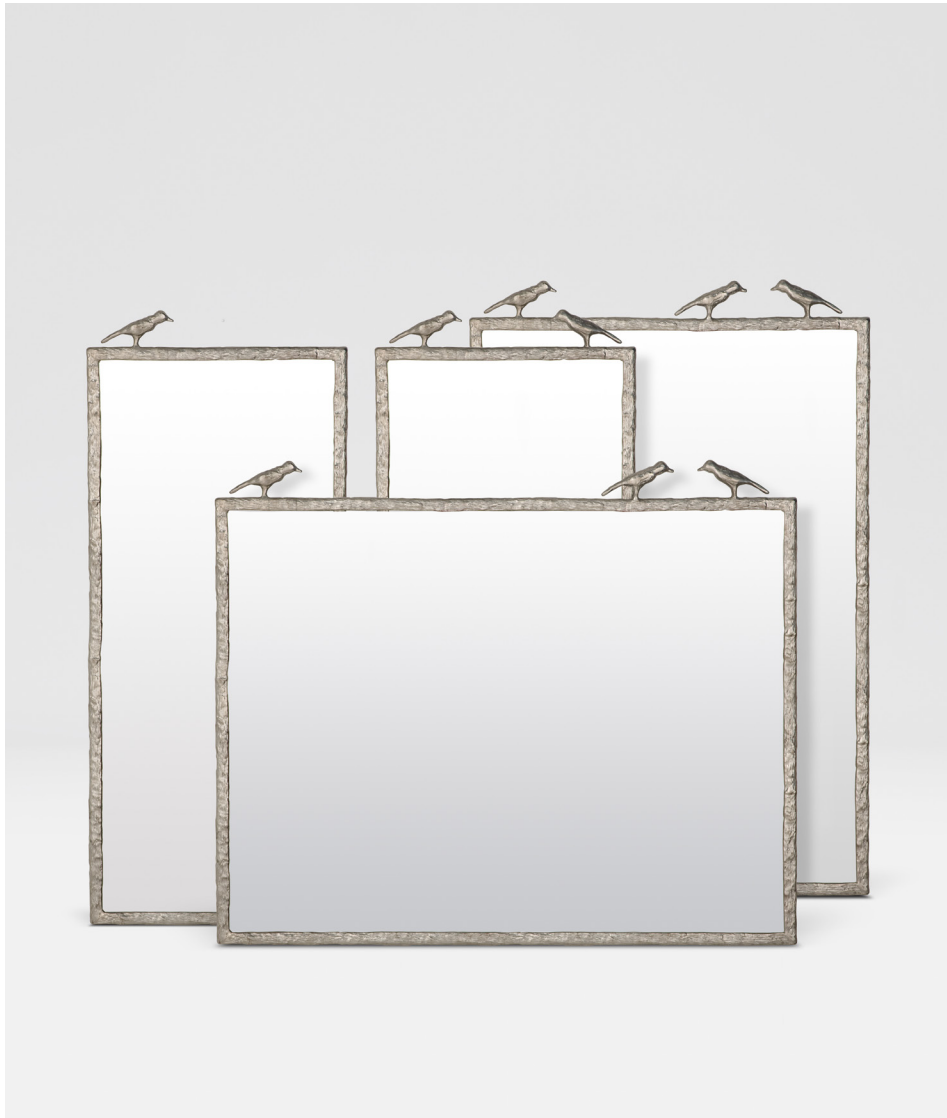

JOELLE

This mirror is bordered in textured metal reminiscent of wood grain. Small sparrows perch on top.

MATERIAL

Metal

DIMENSIONS

- A. 1 Birds
    17"W x 40"H
  - B. 2 Birds
    17"W x 40"H
  - C. 3 Birds
    26"W x 40"H
  - D. 3 Birds
    38"W x 31" H
2. Depth: 1"

REFLECTION AREA

- A. 15"W x 36" H
- B. 15"W x 36" H
- C. 24"W x 36" H
- D. 36"W x 27" H

TYPE OF HARDWARE

D Ring

Our mirrors are designed to be hung by a professional, usually by wire. Actual hanging specifics vary on a case by case basis and depend on several variables, including the mirror weight and wall type. Incorrect hanging can result in damage to the mirror or the wall. Made Goods is not responsible for damage due to incorrect hanging of our pieces.

WEIGHT

- A. 18 lbs
- B. 18 lbs
- C. 27 lbs
- D. 33 lbs

MIRROR TYPE

Normal

FINISHES