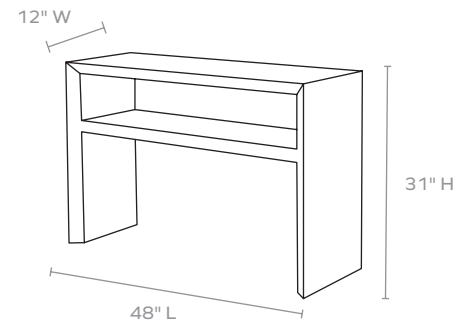

## JOZLYN CONSOLE

Exquisite consoles feature hand-laid pieces of realistic faux horn that will bring an abstract layer of elegance to a room. Choose from two sizes and two finishes. In Dark or Ivory, each neutral shade and sleek shape counterbalances the material's geometric pattern to add subtle movement to a space.

**MATERIAL**  
Faux Horn\*

**DIMENSIONS**  
A. 48"L x 12"W x 31"H  
B. 48"L x 18"W x 31"H  
C. 72"L x 18"W x 31"H

**FREE FLOATING**  
Yes

**WEIGHT**  
B. 63 lbs

\*Variation to be expected.