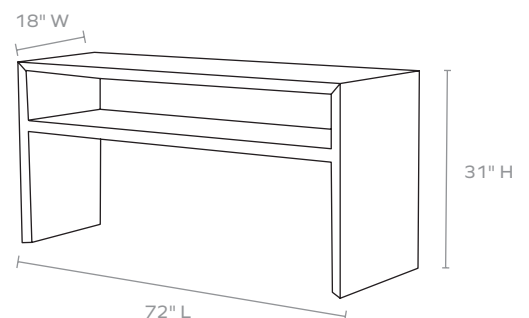

## JOZLYN CONSOLE

Exquisite consoles feature hand-laid pieces of realistic faux horn that will bring an abstract layer of elegance to a room. Choose from two sizes and two finishes. In Dark or Ivory, each neutral shade and sleek shape counterbalances the material's geometric pattern to add subtle movement to a space.

**MATERIAL**  
Faux Horn\*

**DIMENSIONS**  
A. 48"L x 12"W x 31"H  
B. 48"L x 18"W x 31"H  
C. 72"L x 18"W x 31"H

**FREE FLOATING**  
Yes

**WEIGHT**  
B. 63 lbs

\*Variation to be expected.