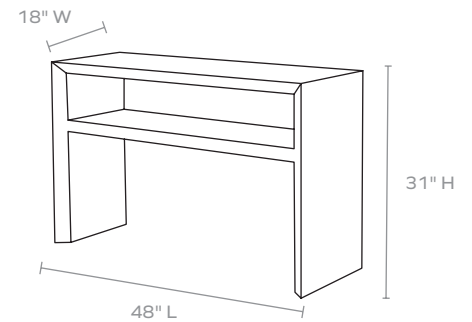

## JOZLYN CONSOLE

Exquisite consoles feature hand-laid pieces of realistic faux horn that will bring an abstract layer of elegance to a room. Choose from two sizes and two finishes. In Dark or Ivory, each neutral shade and sleek shape counterbalances the material's geometric pattern to add subtle movement to a space.

**MATERIAL**  
Faux Horn\*

**DIMENSIONS**  
A. 48"L x 12"W x 31"H  
B. 48"L x 18"W x 31"H  
C. 72"L x 18"W x 31"H

**FREE FLOATING**  
Yes

**WEIGHT**  
B. 63 lbs

\*Variation to be expected.