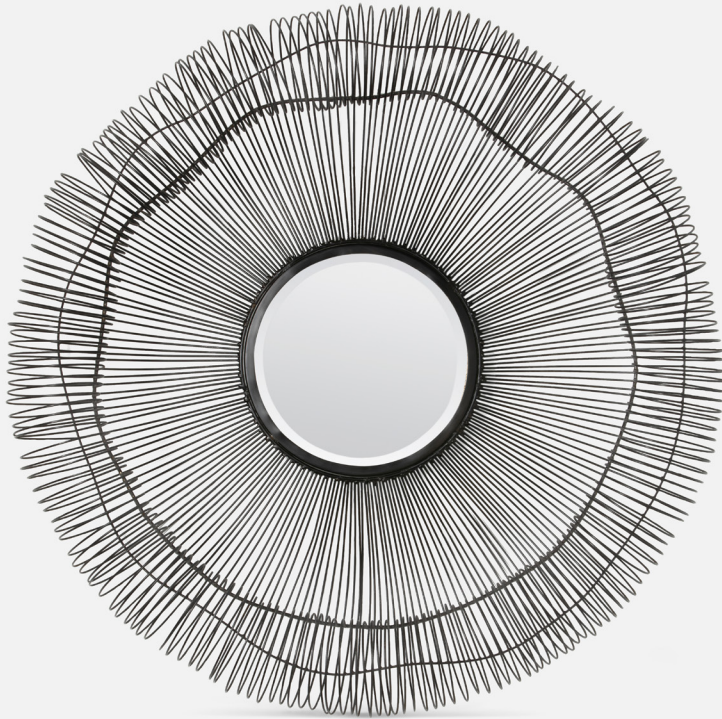

KAYLEE

Fine matte black wired mirror woven in a sculptural wave composed of continuous loops creates an ethereal setting.

MATERIAL

Metal

DIMENSIONS

36"D

Depth: 10.25"

REFLECTION AREA

11"D

TYPE OF HARDWARE

Keyhole

Our mirrors are designed to be hung by a professional, usually by wire. Actual hanging specifics vary on a case by case basis and depend on several variables, including the mirror weight and wall type. Incorrect hanging can result in damage to the mirror or the wall. Made Goods is not responsible for damage due to incorrect hanging of our pieces.

HANGING ORIENTATION

Portrait

WEIGHT

17 lbs

MIRROR TYPE

Beveled

FINISH

Matte Black