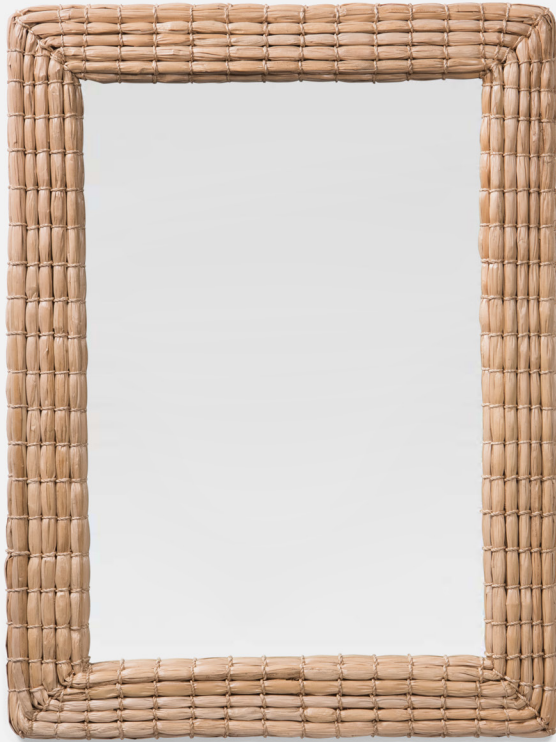

KEEGAN

Seagrass rope mirror with relaxed lines.
Available in three sizes.

MATERIAL

Tied Seagrass

DIMENSIONS

- A. 22"W x 38"H
 - B. 26"W x 38"H
 - C. 30"W x 40"H
- Depth: 1.75"

REFLECTION AREA

- A.
- B.
- C. 21.75"X31.75"

TYPE OF HARDWARE

D Ring

Our mirrors are designed to be hung by a professional, usually by wire. Actual hanging specifics vary on a case by case basis and depend on several variables, including the mirror weight and wall type. Incorrect hanging can result in damage to the mirror or the wall. Made Goods is not responsible for damage due to incorrect hanging of our pieces.

WEIGHT

- A.
- B.
- C. 27 lbs

MIRROR TYPE

Normal

FINISH

Natural