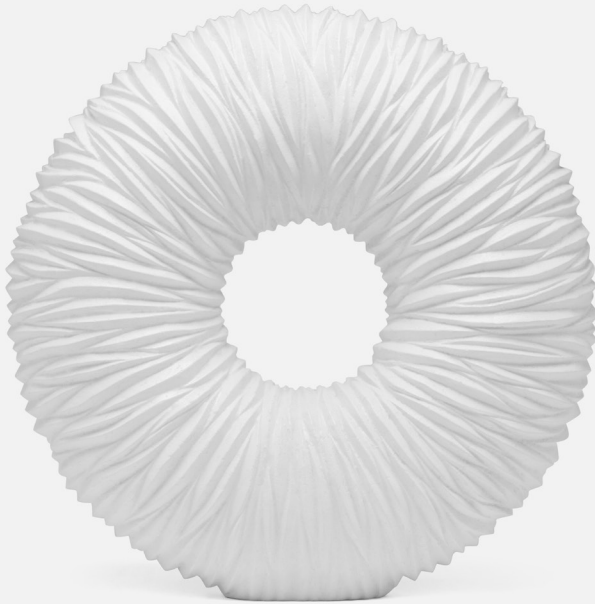

**OUTDOOR
APPROVED**

LAURENT

The radiant stonecast Laurent makes a strong impression—and creates an instant sculpture garden wherever it's installed. Available in two complementary sizes.

MATERIAL

Stonecast

DIMENSIONS

A. 20"D

B. 26"D

SOLD AS

Individually

WEIGHT

TBD

FINISH

White