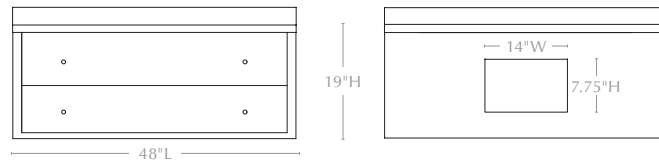

### 36" SINGLE VANITY

Base w/ Countertop: 36"L x 24"W x 19"H

Base Only: 36"L x 24"W x 18"H

Back Opening: 14"W x 7.75"H

### 48" SINGLE VANITY

Base w/ Countertop: 48"L x 24"W x 19"H

Base Only: 48"L x 24"W x 18"H

Back Opening: 14"W x 7.75"H

### 60" DOUBLE VANITY

Base w/ Countertop: 60"L x 24"W x 19"H

Base Only: 60"L x 24"W x 18"H

Back Openings: 14"W x 7.75"H