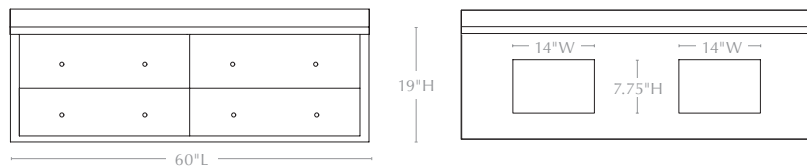

60" DOUBLE VANITY

Base w/ Countertop: 60"L x 24"W x 19"H

Base Only: 60"L x 24"W x 18"H

Back Openings: 14"W x 7.75"H

# of Drawers: 4

Drawer Heights: 8"H/9"H

# of Knobs: 8