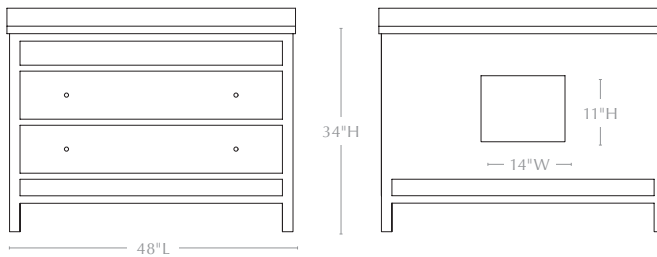

## Sizes & Dimensions:

### 28" POWDER ROOM VANITY

- Base w/ Countertop: 28"L x 22"W x 34"H
- Base Only: 27.25"L x 21.75"W x 33"H
- Back Opening: 14"W x 11"H
- Bottom Opening to Floor: 15"H
- # Of Drawers: 2
- Drawer Heights: 8"H/8"H
- # of Knobs: 4

### 36" SINGLE VANITY

- Base w/ Countertop: 36"L x 24"W x 34"H
- Base Only: 35.25"L x 23.75"W x 33"H
- Back Opening: 14"W x 11"H
- Bottom Opening to Floor: 15"H
- # of Drawers: 2
- Drawer Heights: 8"H/8"H
- # of Knobs: 4

### 60" DOUBLE VANITY

- Base w/ Countertop: 60"L x 24"W x 34"H
- Base Only: 59.25"L x 23.75"W x 33"H
- Back Openings: 14"W x 11"H
- Bottom Opening to Floor: 15"H
- # of Drawers: 4
- Drawer Heights: 8"H/8"H
- # of Knobs: 8