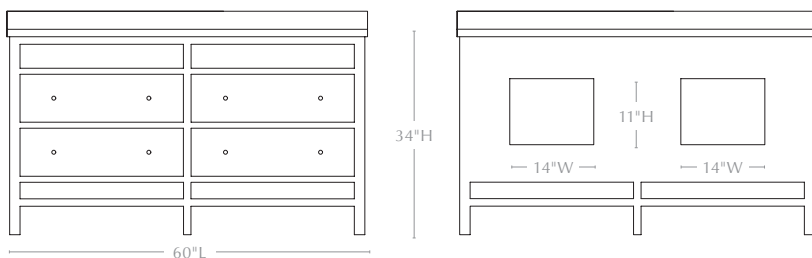

### 36" SINGLE VANITY

- Base w/ Countertop: 36"L x 24"W x 34"H
- Base Only: 35.25"L x 23.75"W x 33"H
- Back Opening: 14"W x 11"H
- Bottom Opening to Floor: 15"H
- # of Drawers: 2
- Drawer Heights: 8"H/8"H
- # of Knobs: 4

### 48" SINGLE VANITY

- Base w/ Countertop: 48"L x 24"W x 34"H
- Base Only: 47.25"L x 23.75"W x 33"H
- Back Opening: 14"W x 11"H
- Bottom Opening to Floor: 15"H
- # of Drawers: 2
- Drawer Heights: 8"H/8"H
- # of Knobs: 4

### 60" DOUBLE VANITY

- Base w/ Countertop: 60"L x 24"W x 34"H
- Base Only: 59.25"L x 23.75"W x 33"H
- Back Openings: 14"W x 11"H
- Bottom Opening to Floor: 15"H
- # of Drawers: 4
- Drawer Heights: 8"H/8"H
- # of Knobs: 8

### 72" DOUBLE VANITY

- Base w/ Countertop: 72"L x 24"W x 34"H
- Base Only: 71.25"L x 23.75"W x 33"H
- Back Openings: 14"W x 11"H
- Bottom Opening to Floor: 15"H
- # of Drawers: 4
- Drawer Heights: 8"H/8"H
- # of Knobs: 8