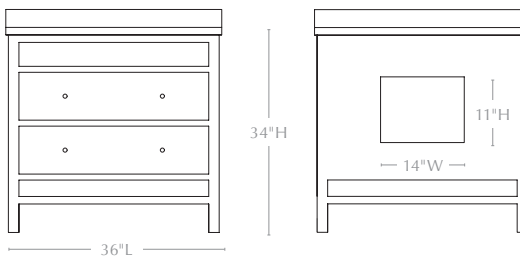

## Sizes & Dimensions:

### 28" POWDER ROOM VANITY

- Base w/ Countertop: 28"L x 22"W x 34"H
- Base Only: 27.25"L x 21.75"W x 33"H
- Back Opening: 14"W x 11"H
- Bottom Opening to Floor: 15"H
- # Of Drawers: 2
- Drawer Heights: 8"H/8"H
- # of Knobs: 4

### 36" SINGLE VANITY

- Base w/ Countertop: 36"L x 24"W x 34"H
- Base Only: 35.25"L x 23.75"W x 33"H
- Back Opening: 14"W x 11"H
- Bottom Opening to Floor: 15"H
- # of Drawers: 2
- Drawer Heights: 8"H/8"H
- # of Knobs: 4

### 60" DOUBLE VANITY

- Base w/ Countertop: 60"L x 24"W x 34"H
- Base Only: 59.25"L x 23.75"W x 33"H
- Back Openings: 14"W x 11"H
- Bottom Opening to Floor: 15"H
- # of Drawers: 4
- Drawer Heights: 8"H/8"H
- # of Knobs: 8