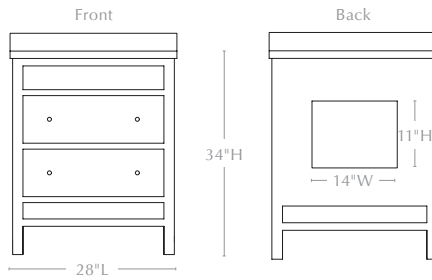

MADE GOODS

Sizes & Dimensions:

28" POWDER ROOM VANITY

- Base w/ Countertop: 28"L x 22"W x 34"H
- Base Only: 27.25"L x 21.75"W x 33"H
- Back Opening: 14"W x 11"H
- Bottom Opening to Floor: 15"H
- # Of Drawers: 2
- Drawer Heights: 8"H/8"H
- # of Knobs: 4